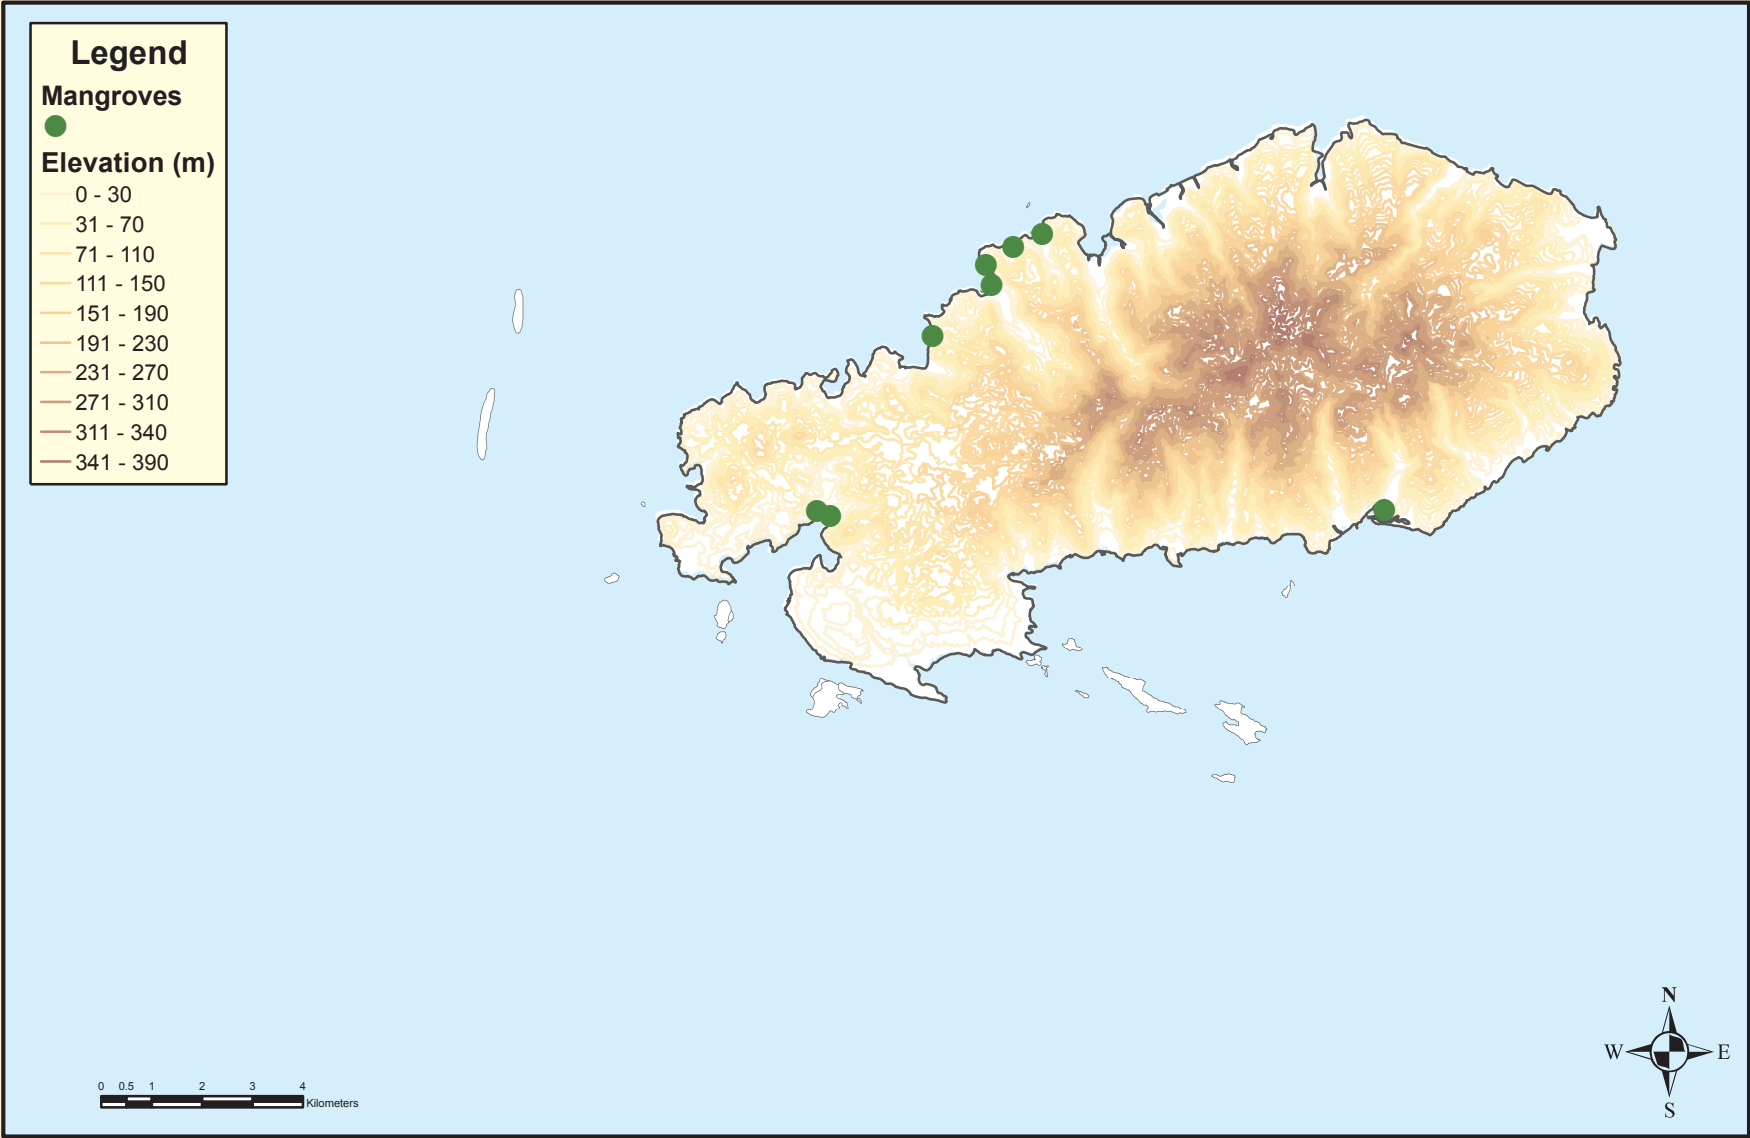

Legend

Mangroves

●

Elevation (m)

- 0 - 30
- 31 - 70
- 71 - 110
- 111 - 150
- 151 - 190
- 191 - 230
- 231 - 270
- 271 - 310
- 311 - 340
- 341 - 390

ESA
Location
Maps

WETLAND SYSTEMS
Mangrove Areas

Projection: Lambert Conformal Conic
Coordinate System: Mauritius National Grid
Spheroid: Clarke 1880 RGS
Central Meridian: 57.52182778
1st Std Parallel: -20.19506944
2nd Std Parallel: -20.19506944
Latitude of Origin: -20.19506944
Unit: Metre